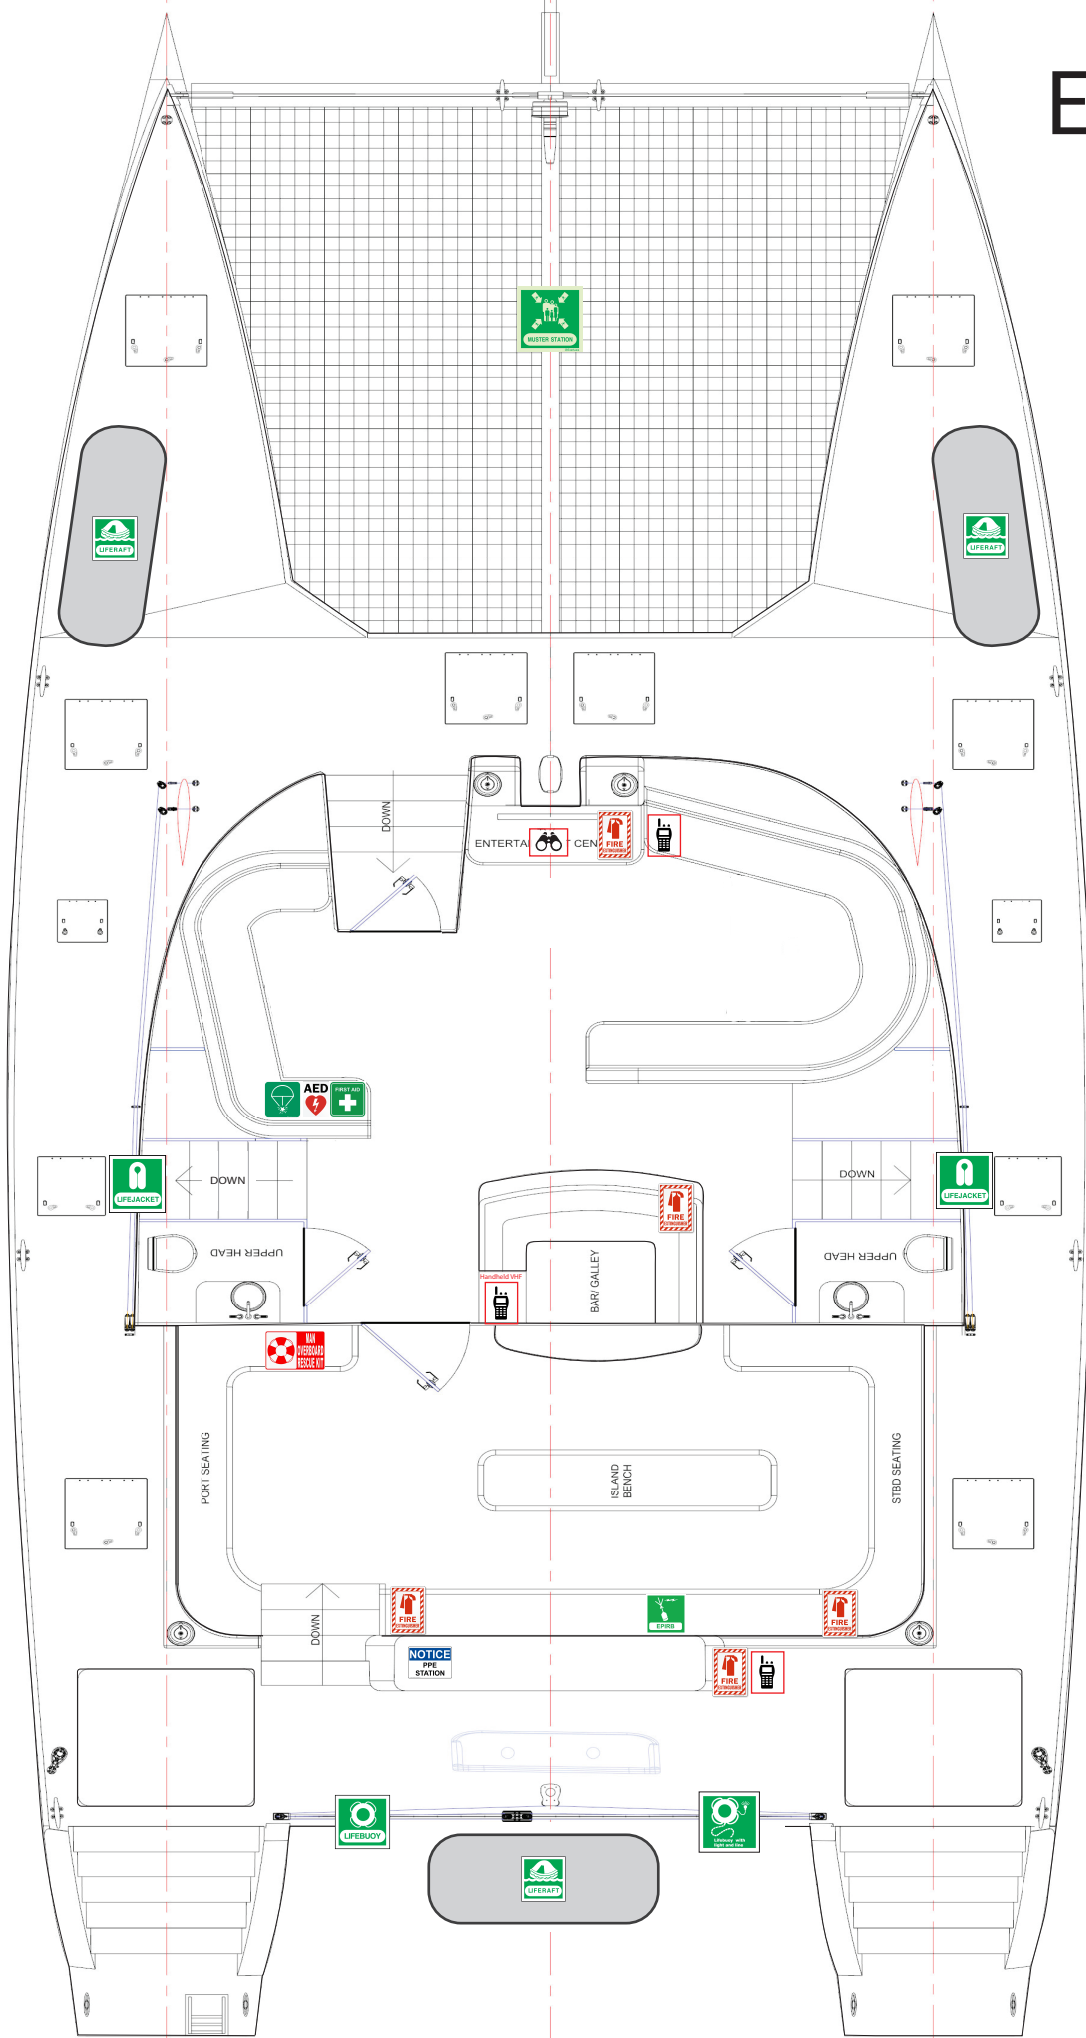

Emergency Supplies

KEY

-  Fire Extinguisher (5)
-  Life Raft (3)
-  Primary Muster
-  Flares
-  AED
-  First Aid Kit
-  Life Jackets
-  EPIRB
-  MOB Supplies
-  Life Ring
-  Life Ring Light/line
-  Radio
-  Binoculars
-  PPE